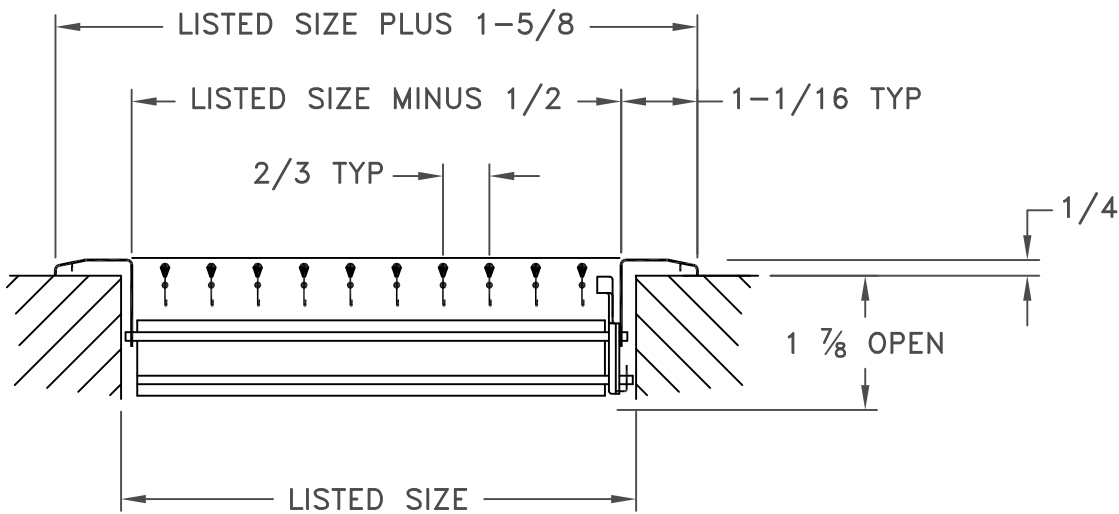

- ALUMINUM FACE, ALUMINIZED AND GALVANIZED STEEL DAMPER
- ADJUSTABLE VERTICAL FRONT FINS
- MULTI-SHUTTER DAMPER
- FINISH: WHITE (W) ENAMEL

JOB NAME: _____	SUBMITTED BY: _____	DATE: 06/29/2017	AM-A420VM
LOCATION: _____		<b>A420VM</b> Aluminum Adjustable Register Single Deflection	
ARCHITECT: _____			
ENGINEER: _____			
CONTRACTOR: _____			