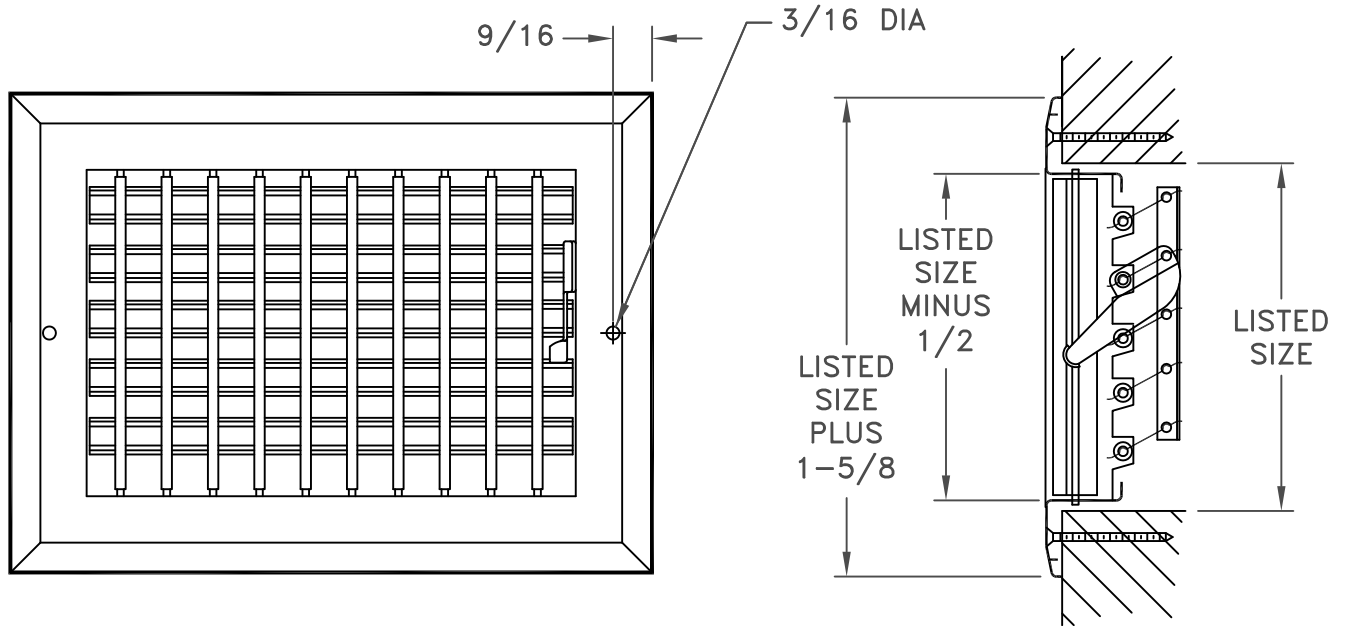

- ALUMINUM FACE, ALUMINIZED AND GALVANIZED STEEL DAMPER
- ADJUSTABLE VERTICAL FRONT FINS
- MULTI-SHUTTER DAMPER
- FINISH: WHITE (W) ENAMEL

JOB NAME: _____	SUBMITTED BY: _____	DATE: 06/29/2017	AM-A420VM
LOCATION: _____		<b>A420VM</b> Aluminum Adjustable Register Single Deflection	
ARCHITECT: _____			
ENGINEER: _____			
CONTRACTOR: _____			