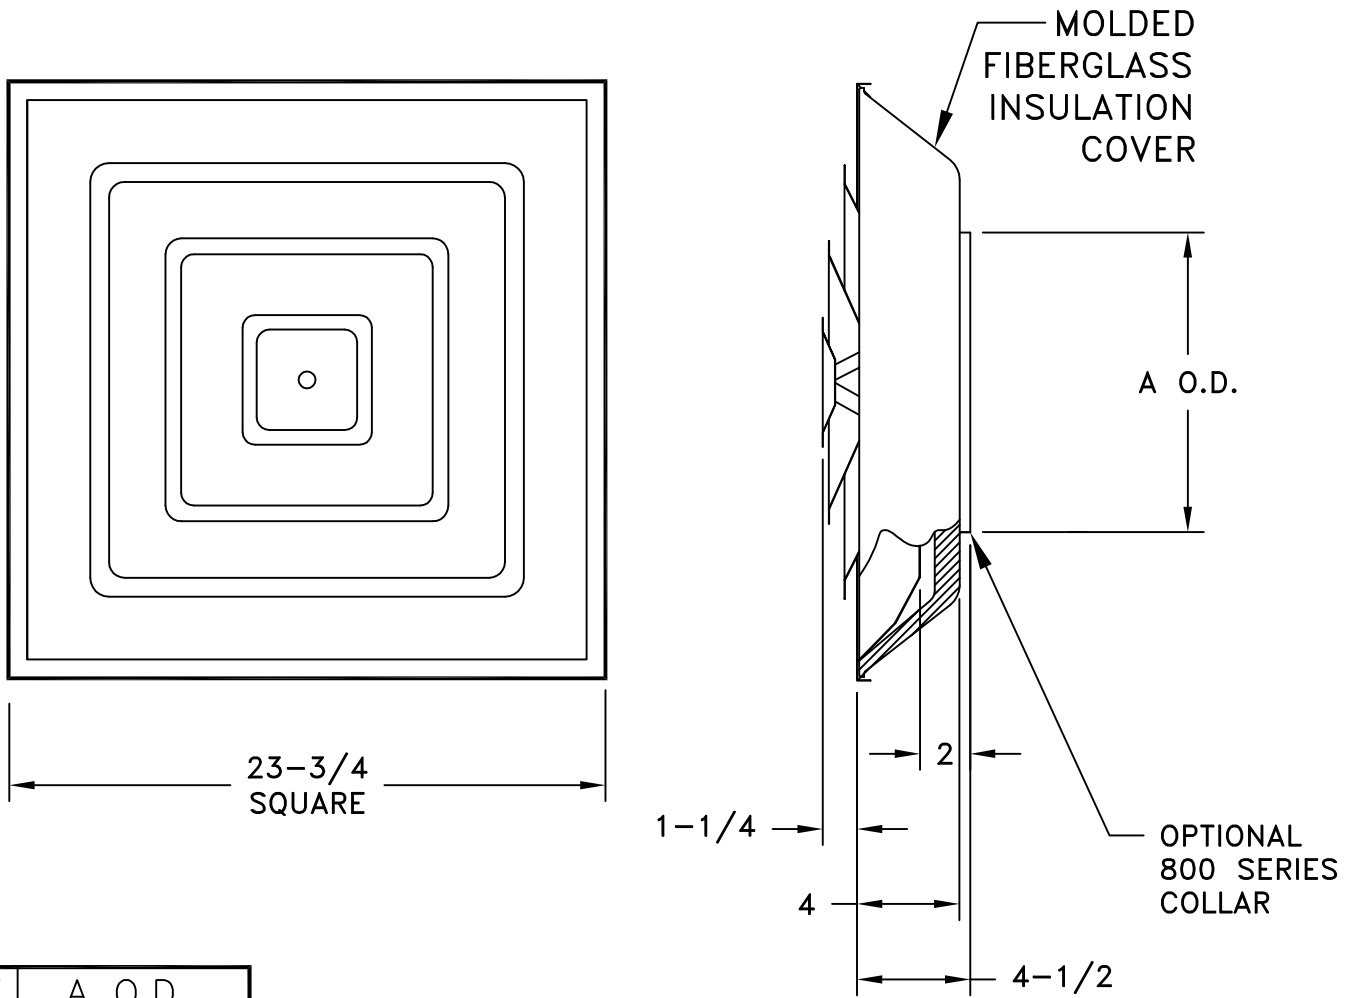

- ALL STEEL CONSTRUCTION
- MOLDED R6 FIBERGLASS INSULATION COVERS BACKPANEL
- FITS STANDARD 2' X 2' T-BAR CEILING SYSTEMS
- OPTIONAL NO. 800DO STEEL BUTTERFLY WITH THE 800 SERIES COLLARS 805RC OR 800TC
- AVAILABLE IN 6-14 INCH COLLAR SIZES
- FINISH: WHITE (W) ENAMEL

SIZE	A O.D.
6	5-7/8
8	7-7/8
10	9-7/8
12	11-7/8
14	13-7/8

JOB NAME: _____	SUBMITTED BY: _____	DATE: 11/01/2013
LOCATION: _____		1300U R6 Steel High Volume Ceiling Diffuser With R6 Insulation
ARCHITECT: _____		
ENGINEER: _____		
CONTRACTOR: _____		