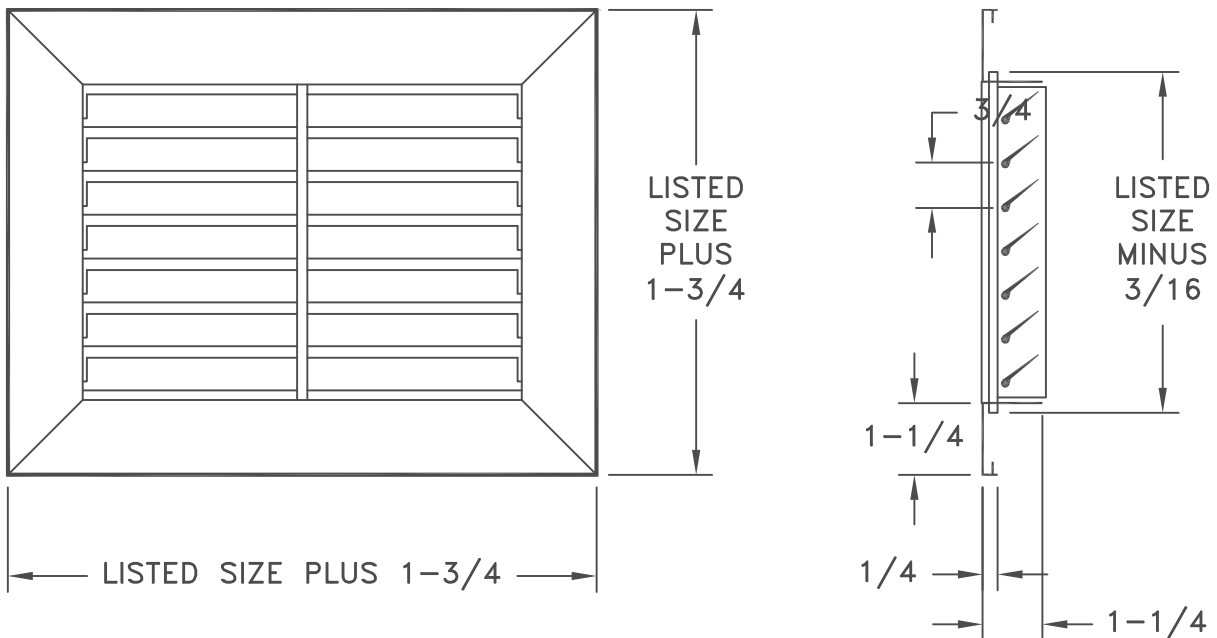

- EXTRUDED ALUMINUM CONSTRUCTION
- DEFLECTED BLADES – 3/4 INCH SPACING
- FITS STANDARD T-BAR CEILINGS
- FINISH: WHITE (W) ENAMEL OR SATIN ANODIZED (SA)

LISTED SIZE	T-BAR	OVERALL
10 X 10	12 X 12	11-3/4 X 11-3/4
22 X 10	24 X 12	23-3/4 X 11-3/4
34 X 10	36 X 12	35-3/4 X 11-3/4
46 X 10	48 X 12	47-3/4 X 11-3/4
22 X 22	24 X 24	23-3/4 X 23-3/4
34 X 22	36 X 24	36-3/4 X 23-3/4
46 X 22	48 X 24	47-3/4 X 23-3/4
34 X 34	36 X 36	35-3/4 X 35-3/4
46 X 46	48 X 48	47-3/4 X 47-3/4

JOB NAME: _____	SUBMITTED BY: _____	DATE: 10/30/2013	AM-ETB280
LOCATION: _____		ETB280 Extruded Aluminum Return Air Grille T-Bar Lay-In	
ARCHITECT: _____			
ENGINEER: _____			
CONTRACTOR: _____			